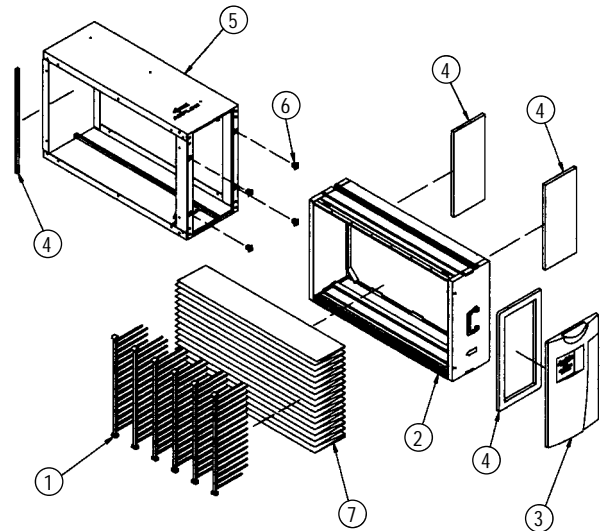

P.O. BOX 1467 • MADISON, WI 53701-1467
Call toll-free 1-800-334-6011 • FAX 608/257-4357
Products For Better Indoor Air Quality™

HIGH EFFICIENCY AIR CLEANER

DEALER PARTS LIST

Model 2400

Model 2400

NO.	Part Name	QTY./CTN.	New Part #
1	Pleat Spacer	6 Pak	4119
2	Plastic Inner Housing w/Seal (Includes 6 Pleat Spacers)	1	4272
3	Door with Seal	1	4347
4	Seal Kit	1	4348
5	Outer Housing	1	4346
6	Latches	4 Pak	4349
7	Media (Individually Packaged 10/Master Ctn.)	1	401

Model 2400

NO.	PART NAME	PART NO.
1	Pleat Spacers (6 Pak)	4270
2	Plastic Door (Includes Seal)	4271
3	Plastic Inner Housing w/Seal (Includes 6 Pleat Spacers)	4272
4	Outer Housing	4273
5	Seal Kit	4274
6	Media (Individually Packaged - 10/Master Ctn.)	401