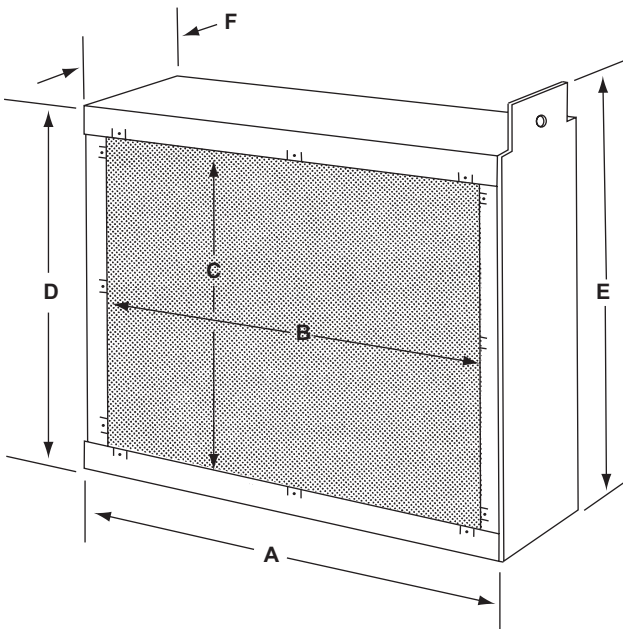

MFR – 1" MEDIA FILTER RAIL ADAPTER

Model Number	Description
MFR1400-100	1" Media Rail Kit for 1400 CFM SST, ACB, ACM Air Cleaners
MFR2000-100	1" Media Rail Kit for 2000 CFM SST, ACB, ACM Air Cleaners

FILTER REPLACEMENTS FOR COMPETITIVE APRILAIRE/SPACE-GARD

Model Number	Description
FR1400-401	Replacement Filter for Aprilaire/Space-Gard 2400 Media Air Cleaner Using Aprilaire Filter Model 401
FR2000-401	Replacement Filter for Aprilaire/Space-Gard 2200 and 2500 Media Air Cleaner Using Aprilaire Filter Model 201