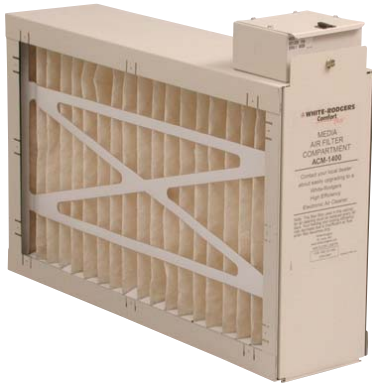

Media Air Cleaners

ACM Series™