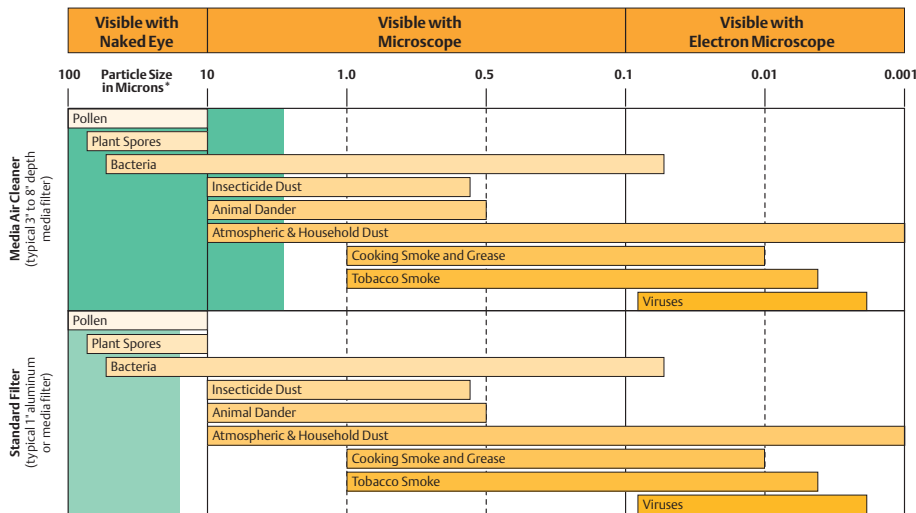

Why choose a White-Rodgers Media Air Cleaner?

*One micron equals 1/25,000 of an inch.

Indicates particle size captured by Media Air Cleaner

Indicates particle size captured by Standard Filter